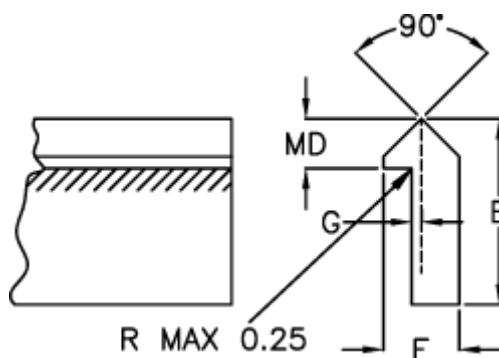

Data Sheet

Article number: 055644000

Description: Single edge track TS4 4000mm

Measures

E = 26.97

F = 11.09

G = 2.36

Kg/m = 1.630